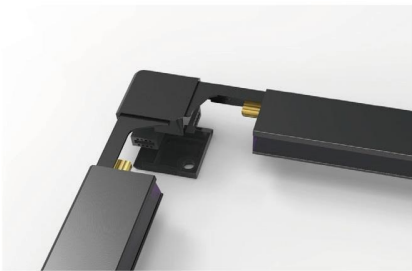

PT001906

B

A

S(Inch/mm)	104.63"/2657.71
W1	1722.8±1
W2	1725.0±1
W3	1760.8±1
L1	2023.7±1
L2	2025.9±1
L3	2061.7±1
H	9.5±0.2

Anti-Sunlight, No Blind Zone For Any Size

X Slim Series						
Material	aluminum	Unit	mm	Date	2018-9-18	Memo
Draft:		Accepted:		Approved:		