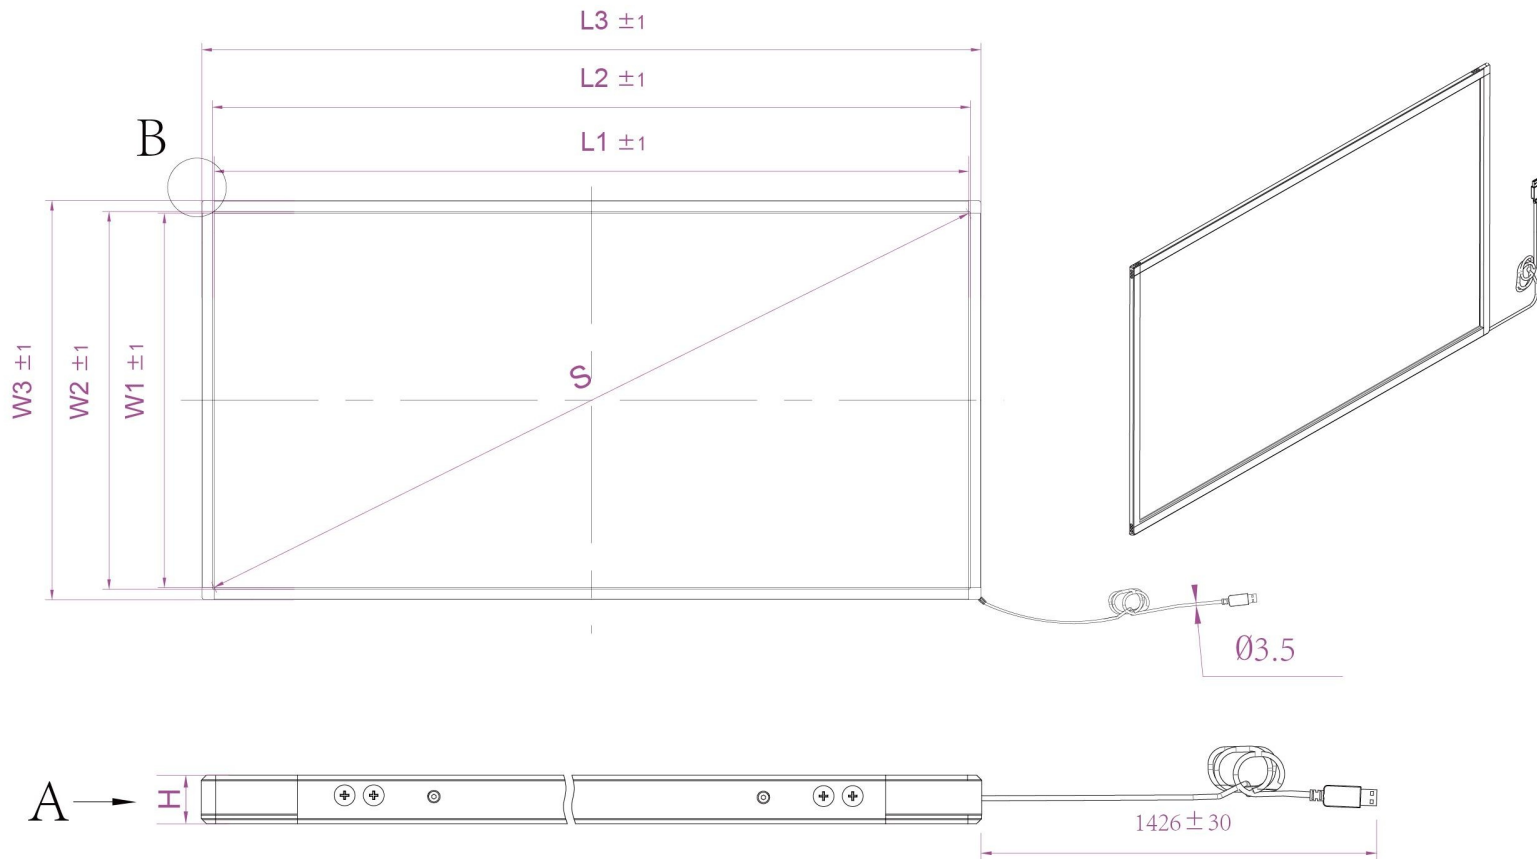

PT001906

B

A

S(Inch/mm)	104.63"/2657.71
W1	1722.8±1
W2	1725.0±1
W3	1760.8±1
L1	2023.7±1
L2	2025.9±1
L3	2061.7±1
H	9.5±0.2

Anti-Sunlight, No Blind Zone For Any Size

X Slim Series						
Material	aluminum	Unit	mm	Date	2018-9-18	Memo
Draft:		Accepted:		Approved:		