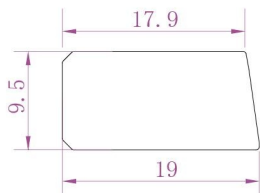

PT001906

B

A

S(Inch/mm)	104.63"/2657.71
W1	1722.8±1
W2	1725.0±1
W3	1760.8±1
L1	2023.7±1
L2	2025.9±1
L3	2061.7±1
H	9.5±0.2

Anti-Sunlight, No Blind Zone For Any Size

X Slim Series						
Material	aluminum	Unit	mm	Date	2018-9-18	Memo
Draft:		Accepted:		Approved:		