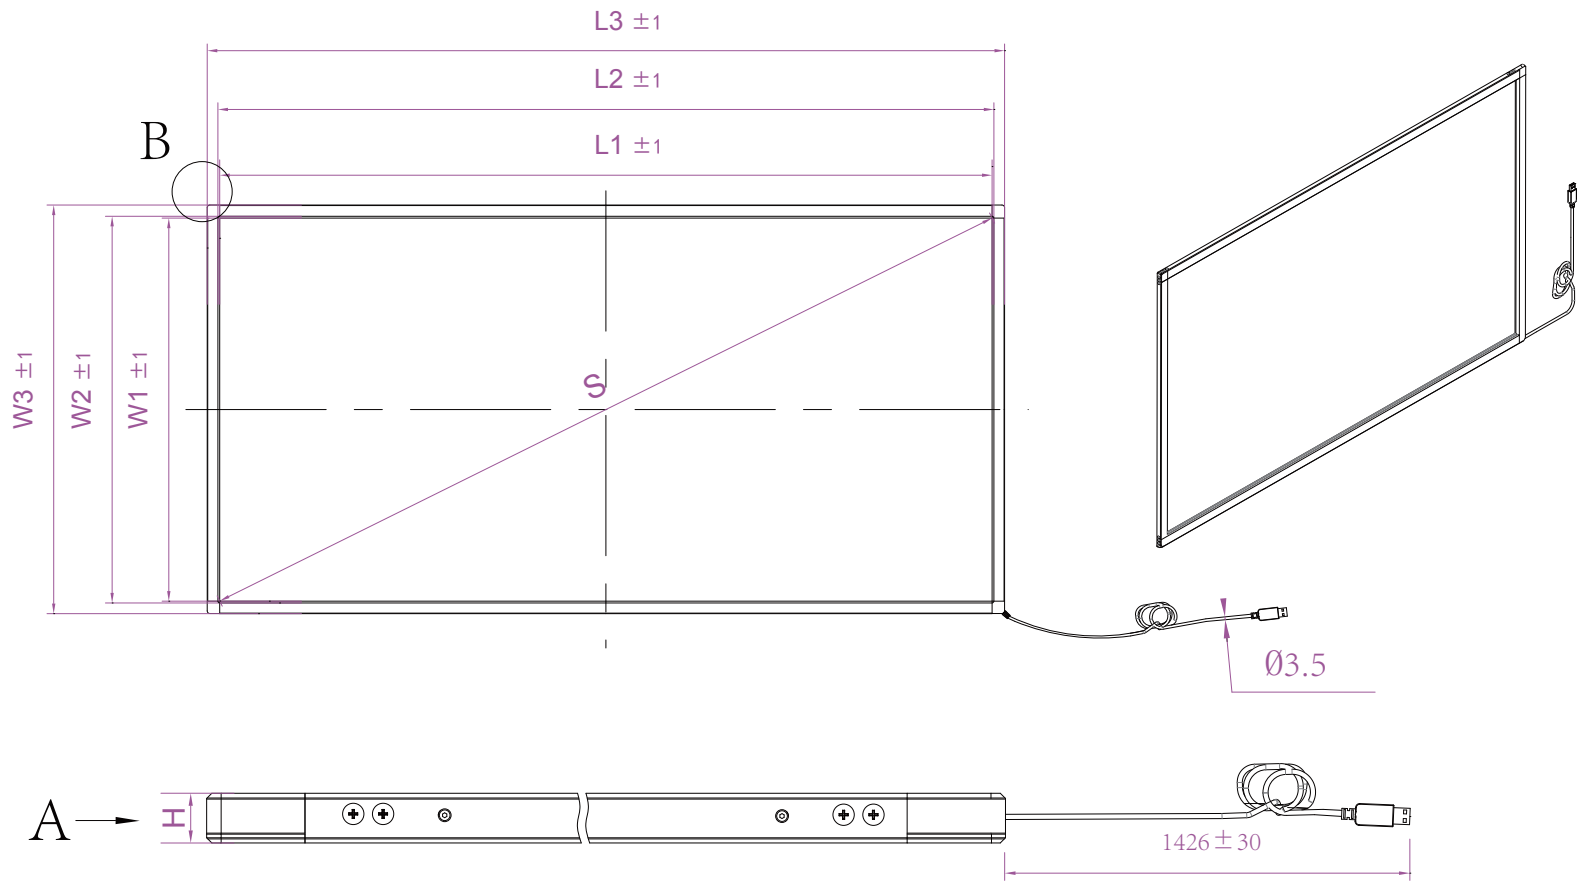

B

A

S(Inch/mm)	60.24"/1530.19
W1	749.8 ± 1
W2	752.0 ± 1
W3	787.8 ± 1
L1	1333.9 ± 1
L2	1336.1 ± 1
L3	1371.9 ± 1
H	9.5 ± 0.2

Anti-Sunlight, No Blind Zone For Any Size

X Slim Series							
Material:	aluminum	Unit:	mm	Date:		Rev:	1.0
Draft by:				Approved by:			