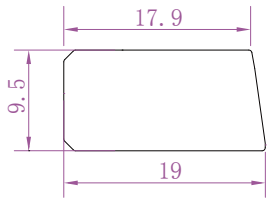

B

A

S(Inch/mm)	60.24"/1530.19
W1	749.8 ± 1
W2	752.0 ± 1
W3	787.8 ± 1
L1	1333.9 ± 1
L2	1336.1 ± 1
L3	1371.9 ± 1
H	9.5 ± 0.2

Anti-Sunlight, No Blind Zone For Any Size

X Slim Series							
Material:	aluminum	Unit:	mm	Date:		Rev:	1.0
Draft by:				Approved by:			